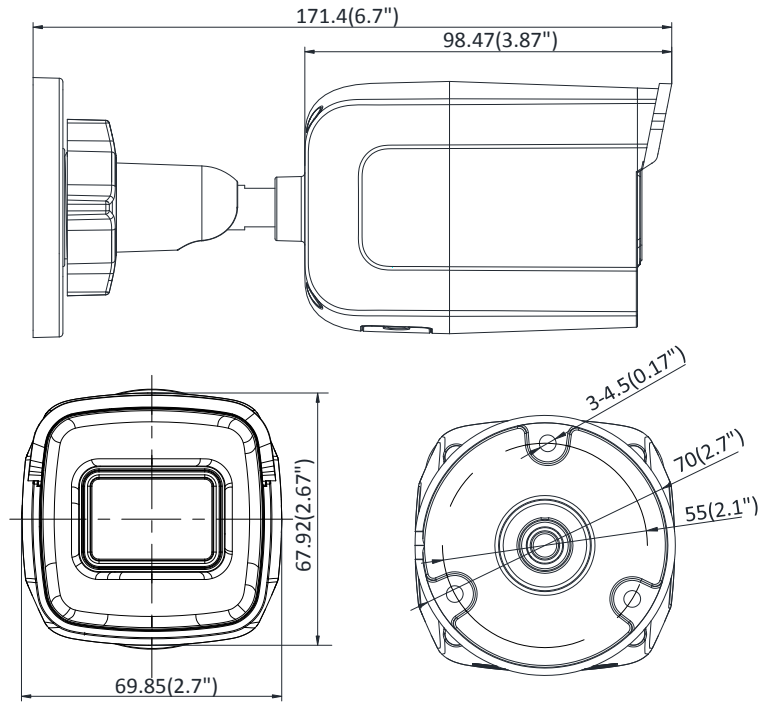

Dimension

Unit: mm (inch)

Accessory

ORDERING INFORMATION

104-109B Hikvision DS-2CD2065G1-I Bullet 6MP 2.8mm

Innovative Electronic Solutions
www.ness.com.au

NSW Ph 02 8825 9222 sales@ness.com.au | VIC Ph 03 9875 6400 nessmelb@ness.com.au | QLD Ph 07 3399 4910 nessbris@ness.com.au | WA Ph 08 9328 2511 nessper@ness.com.au | SA Ph 08 8152 0000 adelaide@ness.com.au